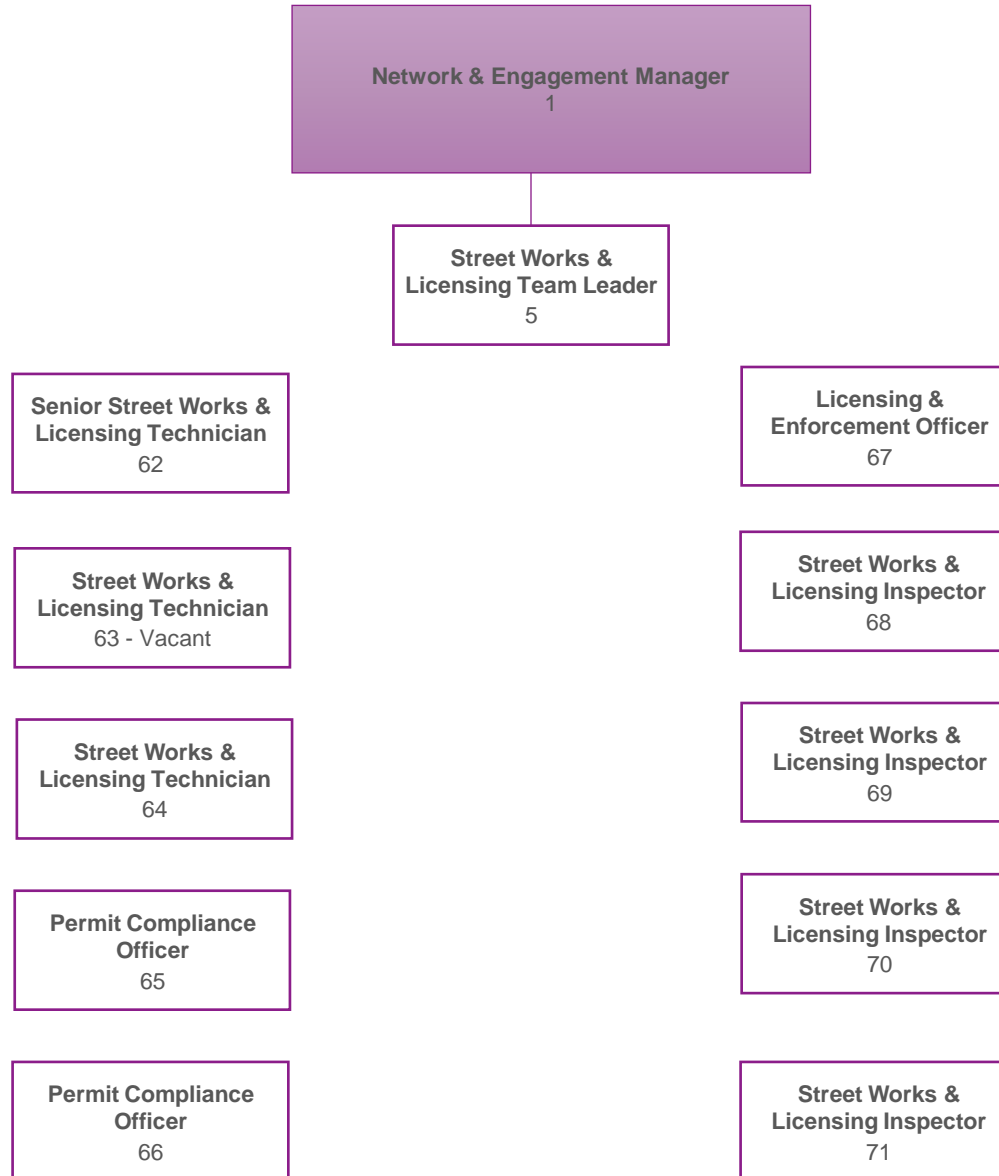

Network & Engagement Team

Locality Steward Team

[Click here to return to contents page](#)

Customer Service & Performance

[Click here to return to contents page](#)

Asset Management Team

[Click here to return to contents page](#)

Design and Project Team

[Click here to return to contents page](#)

Network Regulation Team

[Click here to return to contents page](#)

Commercial & Finance Team

[Click here to return to contents page](#)